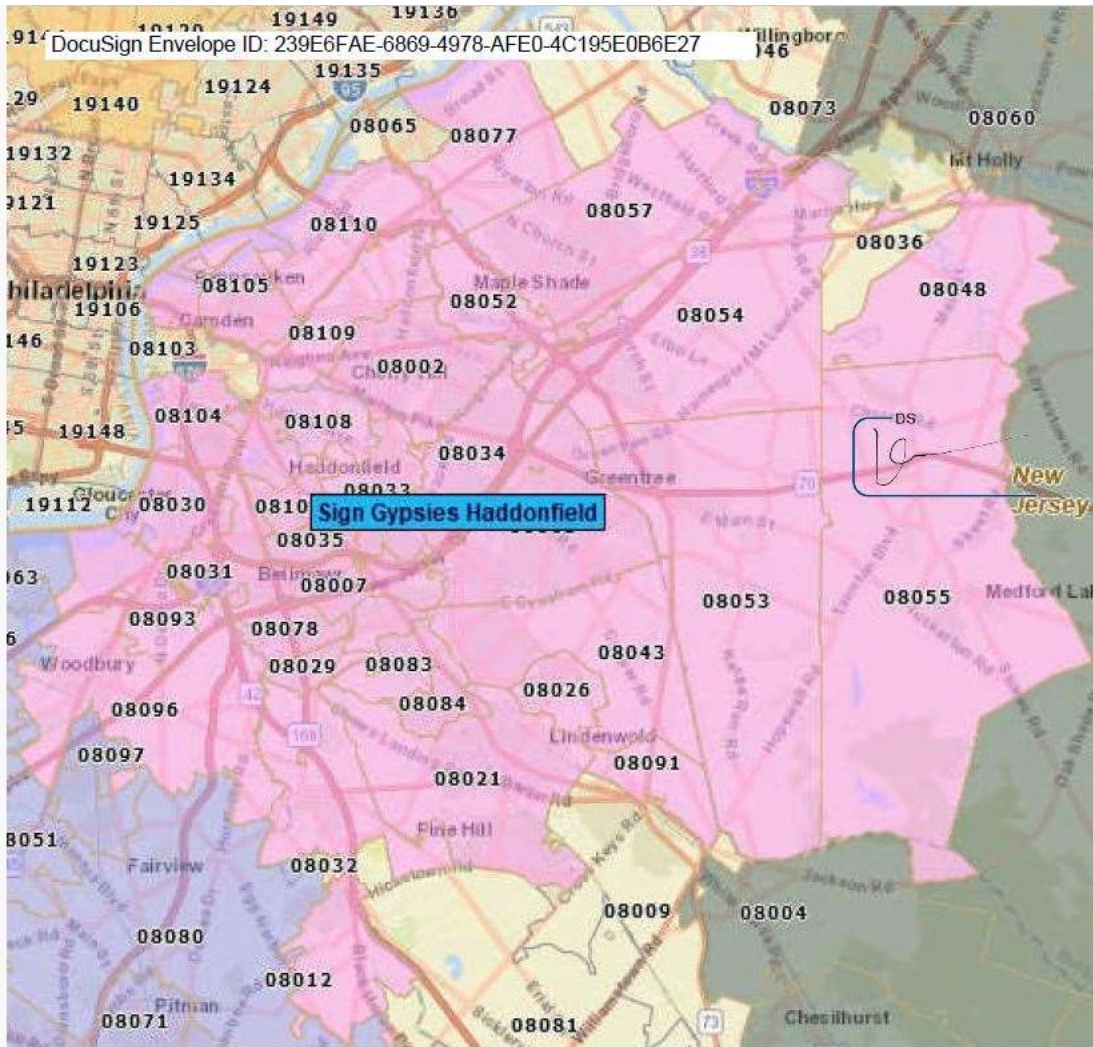

Territory map

Full list of towns covered:

- | Code | State | Place name | Primary county | States | Counties | Territory |
|-------|-------|-----------------|----------------|--------|------------------------|--------------------------------------------|
| 08002 | NJ | Cherry Hill | Camden County | NJ | Camden County, | NJ Sign Gypsies Haddonfield |
| 08003 | NJ | Cherry Hill | Camden County | NJ | Camden County, | NJ Sign Gypsies Haddonfield |
| 08007 | NJ | Barrington | Camden County | NJ | Camden County, | NJ Sign Gypsies Haddonfield |
| 08012 | NJ | Blackwood | Camden County | NJ | Gloucester County, NJ; | Camden County, NJ Sign Gypsies Haddonfield |
| 08021 | NJ | Clementon | Camden County | NJ | Camden County, | NJ Sign Gypsies Haddonfield |
| 08026 | NJ | Gibbsboro | Camden County | NJ | Camden County, | NJ Sign Gypsies Haddonfield |
| 08029 | NJ | Glendora | Camden County | NJ | Camden County, | NJ Sign Gypsies Haddonfield |
| 08030 | NJ | Gloucester City | Camden County | NJ | Gloucester County, NJ; | Camden County, NJ Sign Gypsies Haddonfield |
| 08031 | NJ | Bellmawr | Camden County | NJ | Gloucester County, NJ; | Camden County, NJ Sign Gypsies Haddonfield |
| 08033 | NJ | Haddonfield | Camden County | NJ | Camden County, | NJ Sign Gypsies Haddonfield |
| 08034 | NJ | Cherry Hill | Camden County | NJ | Camden County, | NJ Sign Gypsies Haddonfield |
| 08035 | NJ | Haddon Heights | Camden County | NJ | Camden County, | NJ Sign Gypsies Haddonfield |
| 08043 | NJ | Voorhees | Camden County | NJ | Burlington County, NJ; | Camden County, NJ Sign Gypsies Haddonfield |
| 08045 | NJ | Lawnside | Camden County | NJ | Camden County, | NJ Sign Gypsies Haddonfield |